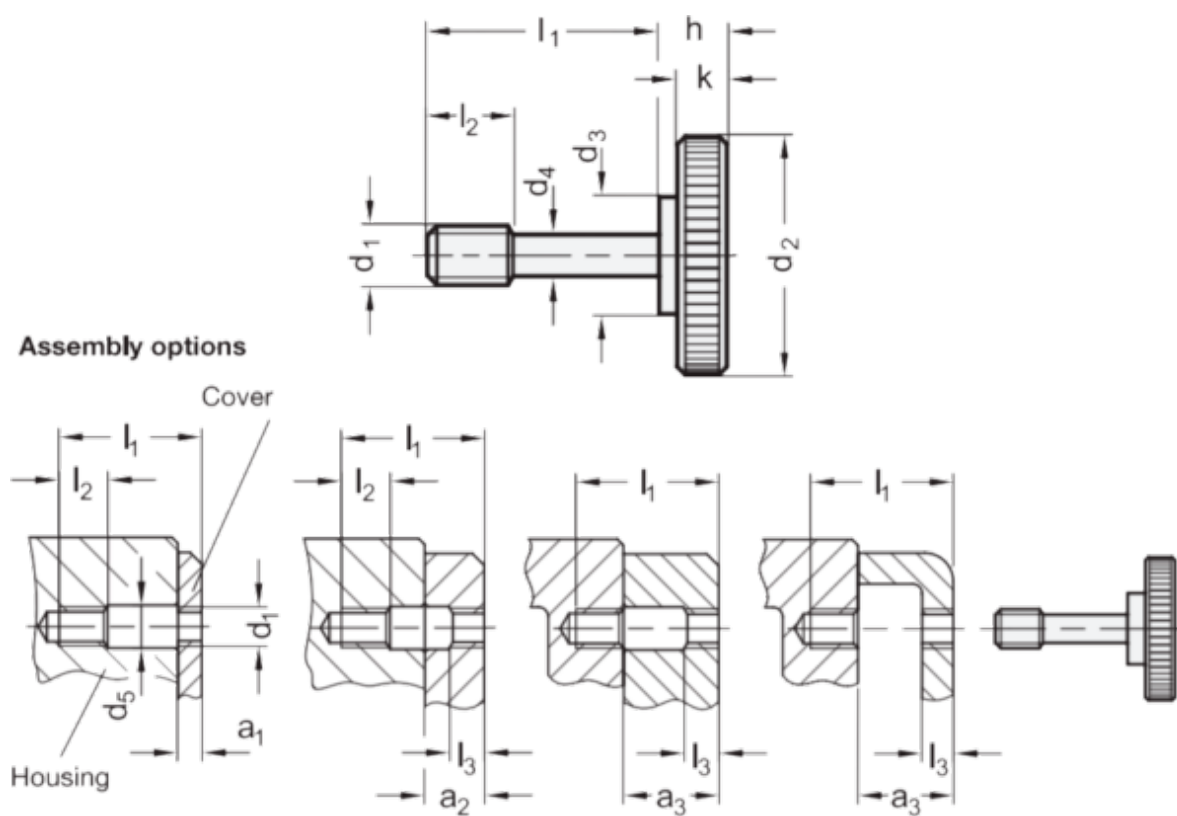

Article number: 206532M834ST  
Description: E+G knurled screw  
GN 653.2-M8-34-ST

## Measures

$d_1 = M8$   
 $d_2 = 30$   
 $d_3 = 16$   
 $d_4 = 6.5$   
 $h = 9$   
 $k = 6$   
 $l_1 = 34$